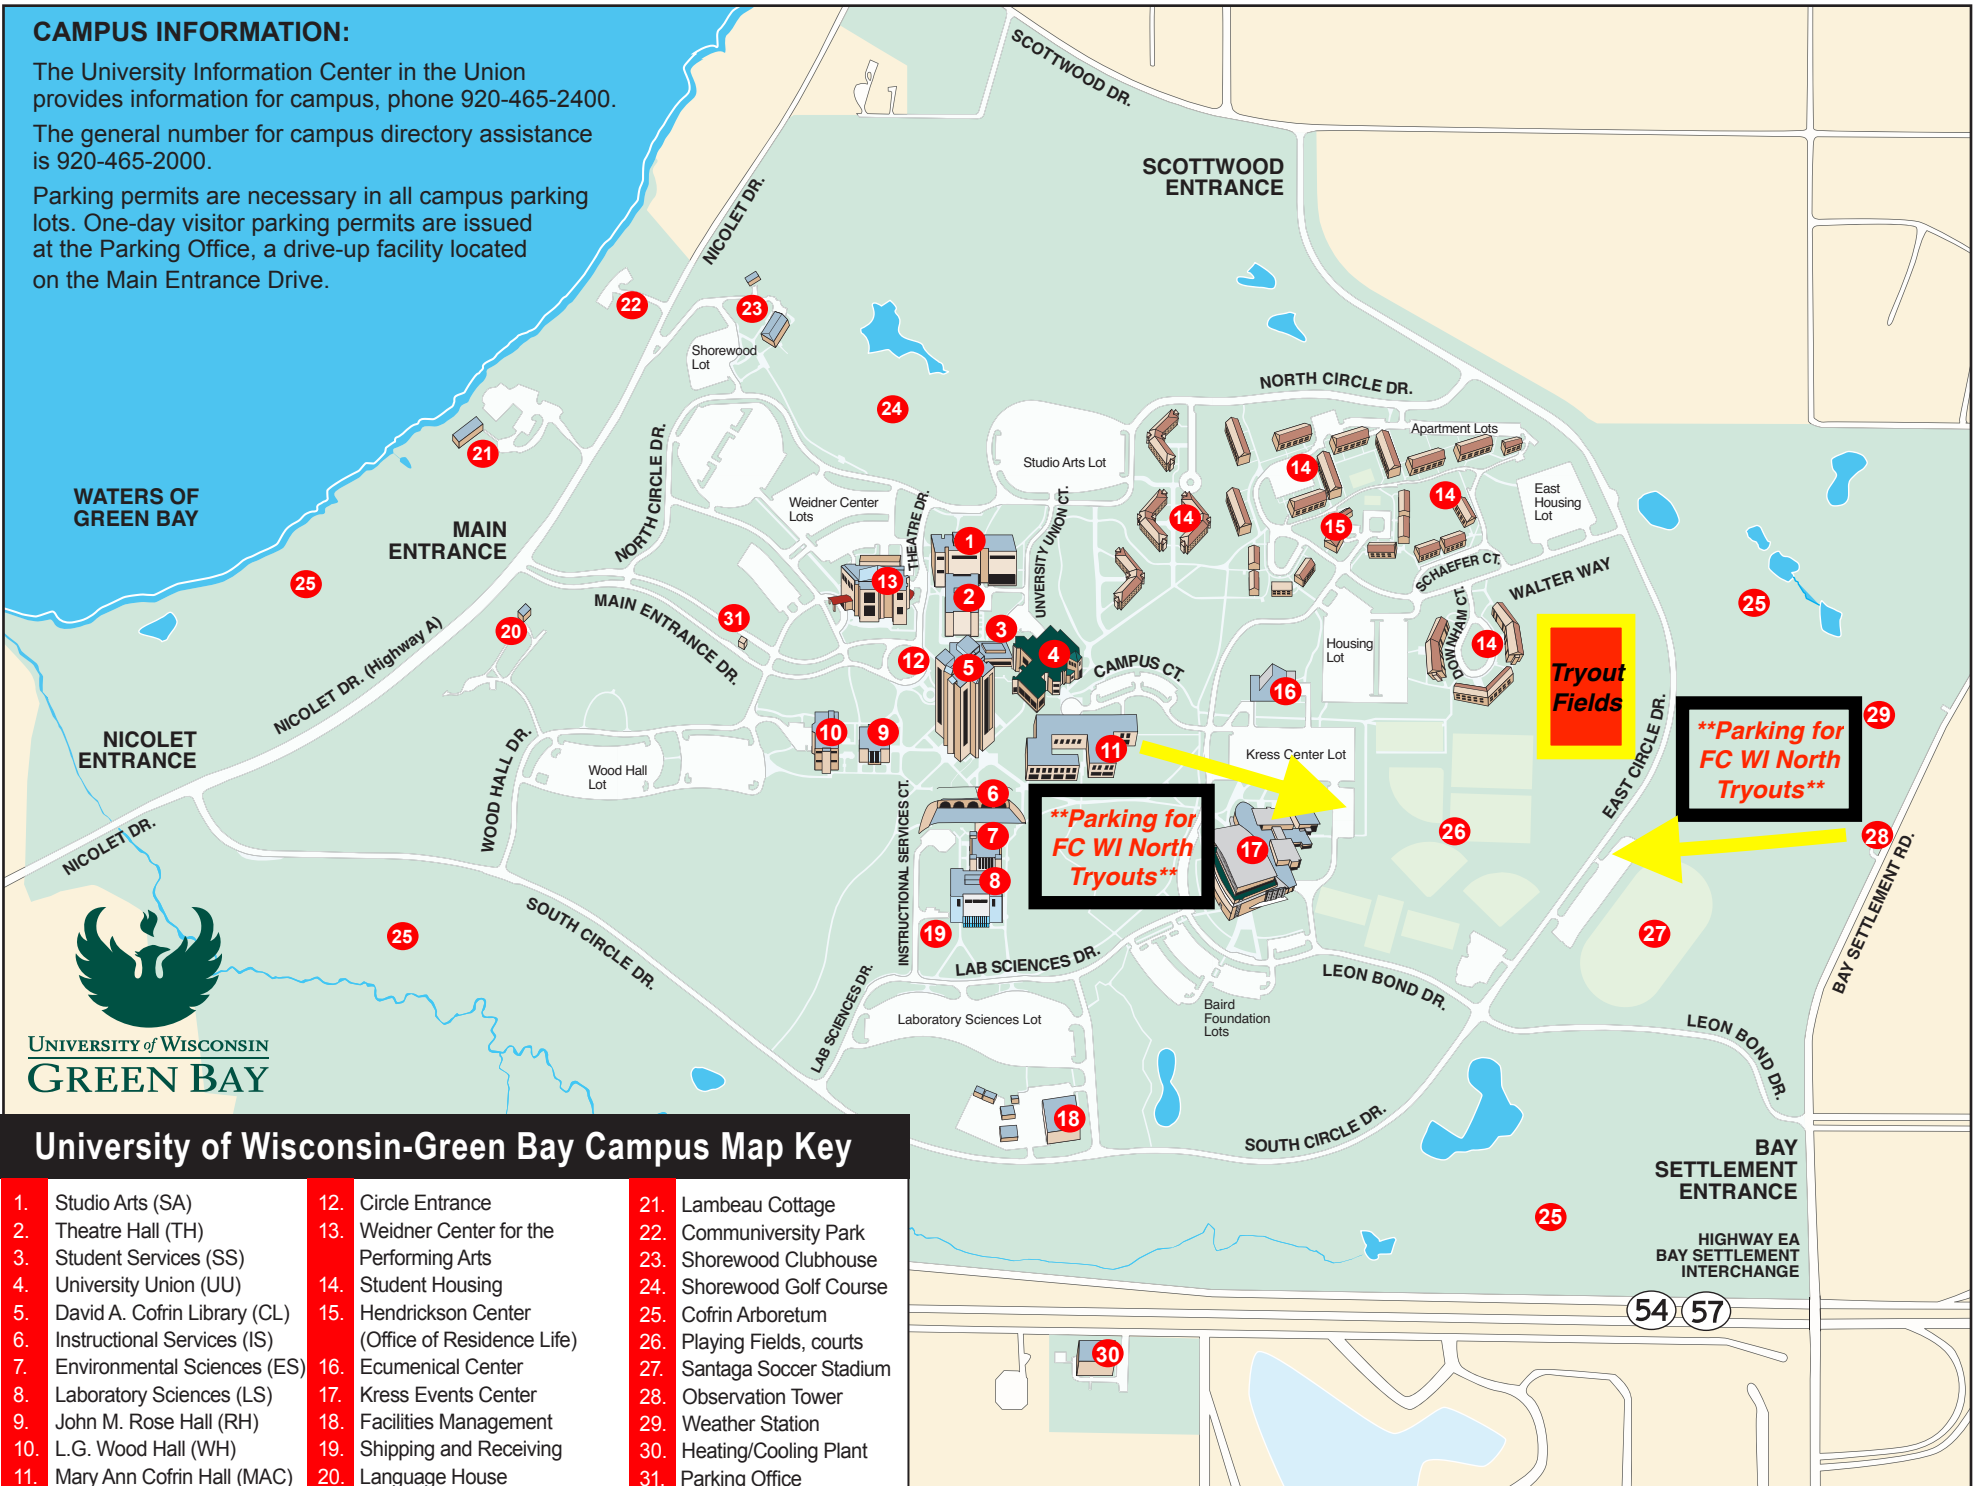

CAMPUS INFORMATION:

The University Information Center in the Union provides information for campus, phone 920-465-2400.

The general number for campus directory assistance is 920-465-2000.

Parking permits are necessary in all campus parking lots. One-day visitor parking permits are issued at the Parking Office, a drive-up facility located on the Main Entrance Drive.

University of Wisconsin-Green Bay Campus Map Key

1. Studio Arts (SA)	12. Circle Entrance	21. Lambeau Cottage
2. Theatre Hall (TH)	13. Weidner Center for the Performing Arts	22. Communiunity Park
3. Student Services (SS)	14. Student Housing	23. Shorewood Clubhouse
4. University Union (UU)	15. Hendrickson Center (Office of Residence Life)	24. Shorewood Golf Course
5. David A. Cofrin Library (CL)	16. Ecumenical Center	25. Cofrin Arboretum
6. Instructional Services (IS)	17. Kress Events Center	26. Playing Fields, courts
7. Environmental Sciences (ES)	18. Facilities Management	27. Santaga Soccer Stadium
8. Laboratory Sciences (LS)	19. Shipping and Receiving	28. Observation Tower
9. John M. Rose Hall (RH)	20. Language House	29. Weather Station
10. L.G. Wood Hall (WH)		30. Heating/Cooling Plant
11. Mary Ann Cofrin Hall (MAC)		31. Parking Office